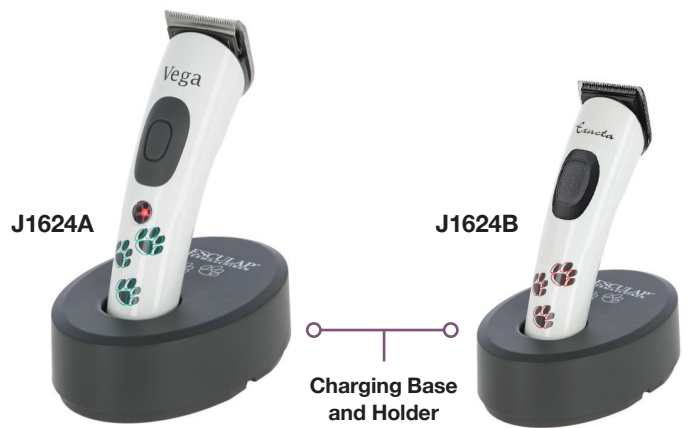

AESCULAP CLIPPERS/TRIMMERS

PROVIDES QUICK AND EASY CLIPPING OF SHORT OR LONG HAIR AND SMALL OR LARGE AREAS

The Aesculap clippers/trimmers are of the highest quality German craftsman and has been the leader in the European veterinary market for years. Great for short or long hair and small, detailed areas.

VEGA CLIPPER/TRIMMER FEATURES

- ▶ Only 1.5" width blade
- ▶ Cordless, rechargeable NiMH battery
- ▶ 60 minutes charge time
- ▶ Charging base
- ▶ Adjustable blade set
- ▶ 2 year warranty

EXACTA CLIPPER/TRIMMER FEATURES

- ▶ Only 1" width blade
- ▶ Cordless, rechargeable Li-Ion battery
- ▶ 90 minutes charge time
- ▶ Charging base
- ▶ 2 year warranty

Adjustable Blade Set (J1624A Only)

Diamond like carbon coating blades combine the properties of diamond and Teflon-based surfaces. Harder with excellent gliding and lasts 50% longer than the standard trimmer blade.

DESCRIPTION	VEGA	EXACTA
Dimensions (LxW)	6.75" x 1.81"	5.62" x 1.18"
Weight	8 oz.	4 oz.
Battery	NiMH Rechargeable	Li-Ion Rechargeable
Battery Usage	100 minutes	120 minutes
Charging Time	60 minutes	90 minutes
Cutting Speed	4800 strokes/minute	5700 strokes/minute
Cutting Width	1.57"	1.18"
Cutting Length (3-Way Adjustable)	0.5mm, 1.5mm, or 2.5mm	1.5mm
Sound Level	60dB	60dB