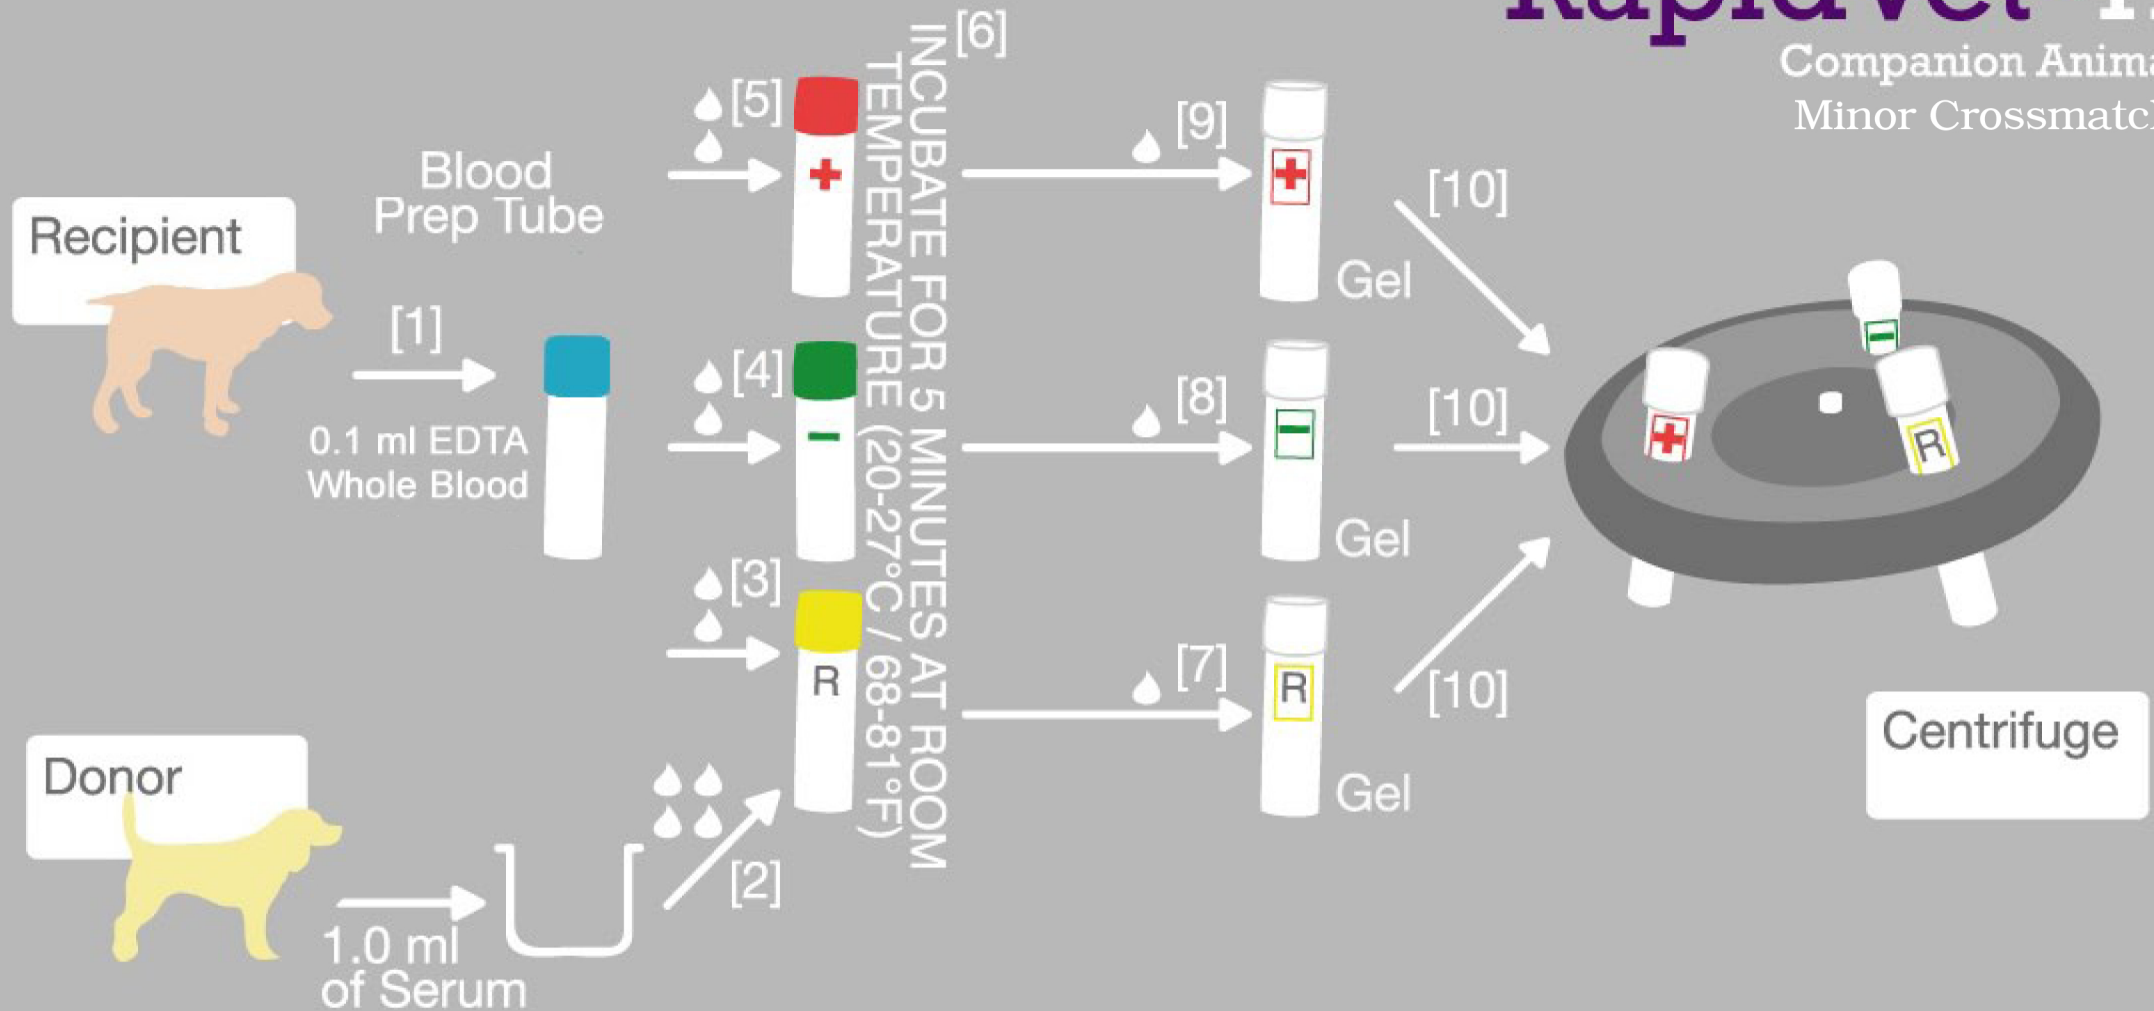

RapidVet[®]-H

Companion Animal
Minor Crossmatch

- △ = 50µl
- ⊕ = positive
- ⊖ = negative
- R = reaction

dmslaboratories, inc.

2 Darts Mill Road, Flemington, NJ 08822
Tel.: (908) 782-3353 or (800) 567-4367 in U.S. and Canada. www.rapidvet.com
RapidVet is a registered trademark of dmslaboratories, inc.