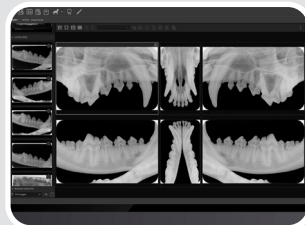

### OPTIONAL ACCESSORIES:

- Hygiene Cover
- Sensor Holder
- USB Extension Cable
- Cleaning Wipes

iM3 is thrilled to present iM3 Vet-Exam Pro, the new, fast, simple, reliable and modern veterinary dental x-ray software.

Taking all of our experience as the leading supplier of veterinary dental radiography and combining it with the feedback from our customers over the years, has allowed us to develop something truly special that is tailored and specific to the veterinary market.

This new software is compatible with both CR and DR scanners, therefore providing the flexibility to grow with your practice when you purchase either.

- As new x-rays are captured they are automatically saved in the background with no interruption to the user.
- *The Surface Quality Check* feature scans the image plates for damage and scratches, and recommends when the image plate should be replaced.
- Full DICOM compliance allows easy export of data to remote applications.

### Capture & view

The integrated capture and viewer allows for immediate comparison between newly acquired x-rays and older images already held in iM3 Vet-Exam Pro.