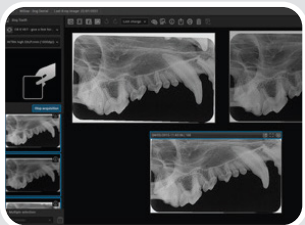

### OPTIONAL ACCESSORIES:

- Hygiene Cover
- Sensor Holder
- USB Extension Cable
- Cleaning Wipes

iM3 is thrilled to present iM3 Vet-Exam Pro, the new, fast, simple, reliable and modern veterinary dental x-ray software.

### Capture & view

The integrated capture and viewer allows for immediate comparison between newly acquired x-rays and older images already held in iM3 Vet-Exam Pro.