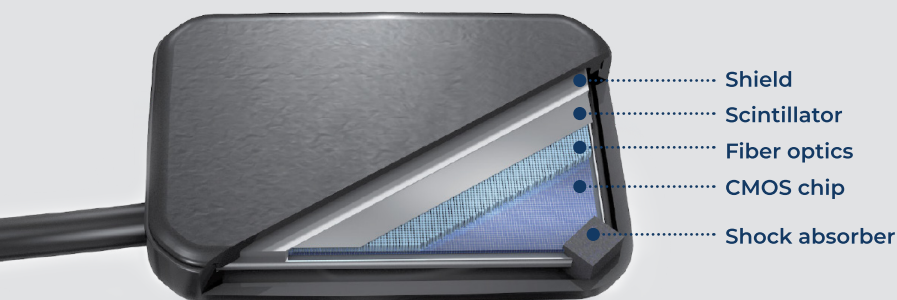

iM3® DR-SENSOR

Digital Radiography (DR) provides real-time high-resolution imaging after being exposed with your x-ray generator. The high-resolution latent image is automatically displayed on your computer screen in a matter of seconds.

The optimized digital images can be shared directly with other users and easily archived.