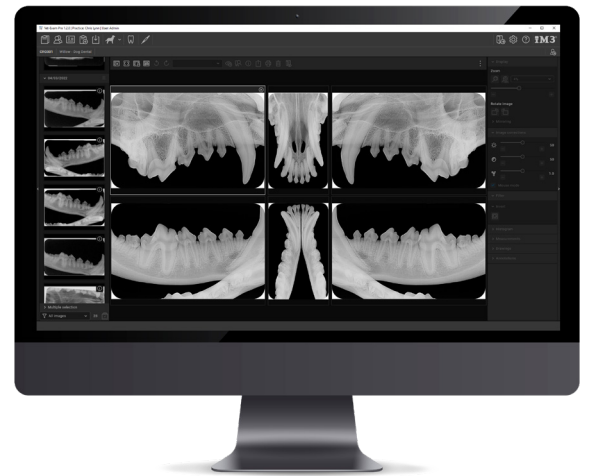

### OPTIONAL ACCESSORIES:

- Hygiene Cover
- Sensor Holder
- USB Extension Cable
- Cleaning Wipes

iM3 is thrilled to present iM3 Vet-Exam Pro, the new, fast, simple, reliable and modern veterinary dental x-ray software.

Taking all of our experience as the leading supplier of veterinary dental radiography and combining it with the feedback from our customers over the years, has allowed us to develop something truly special that is tailored and specific to the veterinary market.

This new software is compatible with both CR and DR scanners, therefore providing the flexibility to grow with your practice when you purchase either.

- As new x-rays are captured they are automatically saved in the background with no interruption to the user.
- *The Surface Quality Check* feature scans the image plates for damage and scratches, and recommends when the image plate should be replaced.
- Full DICOM compliance allows easy export of data to remote applications.

### Capture & view

The integrated capture and viewer allows for immediate comparison between newly acquired x-rays and older images already held in iM3 Vet-Exam Pro.