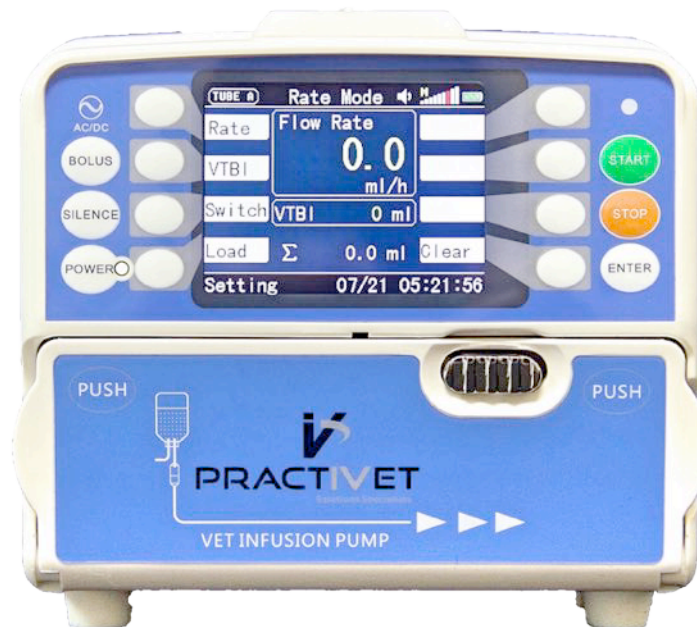

## INFUSION PUMP

### First to Industry Features

- Compact & portable
- Large LCD display
- Dual Processor
- Recalibrate in clinic
- WiFi connectivity
- Infusion history & event log
- Pole clamp & cage clip
- Visual & audible alarms
- Free flow protection
- Panel lock
- Adjustable KVO & Bolus
- Anti-bolus function
- Adjustable thresholds for 'air in line' & occlusion alarm

## PractiVet Infusion Pumps are pre-calibrated to PractiVet administration sets