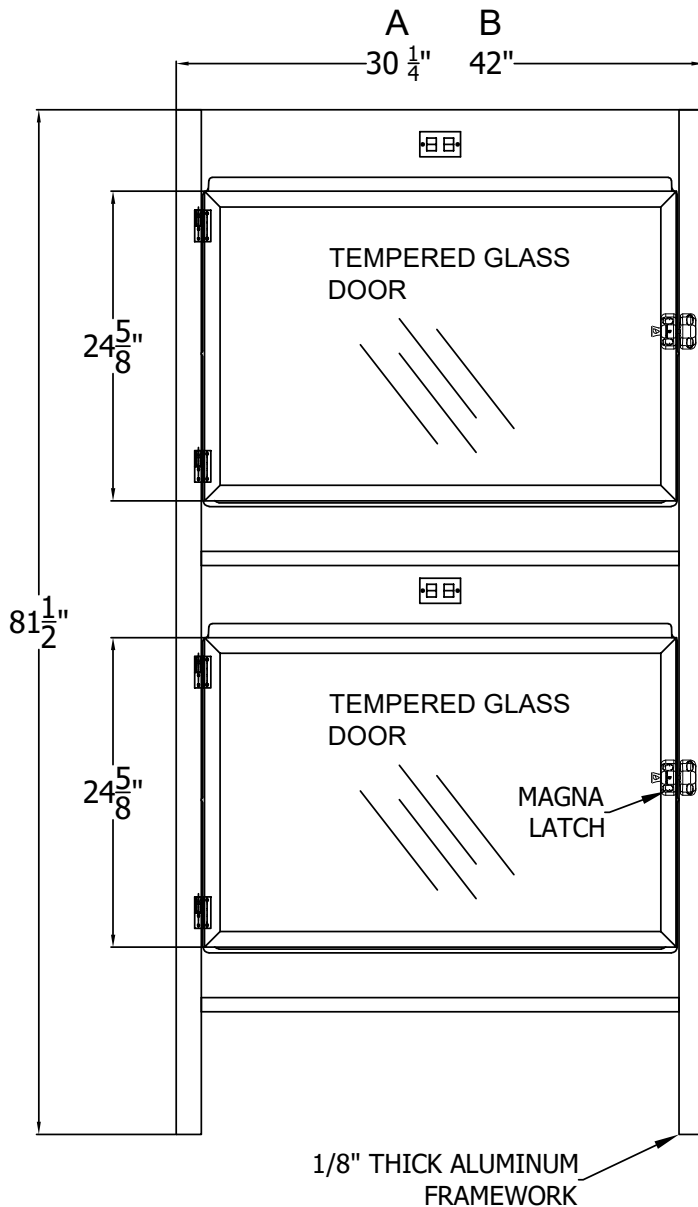

SPECIFICATIONS

ISO-CARE

Shipping Weight:

A: 179 lb

B: 207 lb

NOTE:
All dimensions
are ± 1/8"