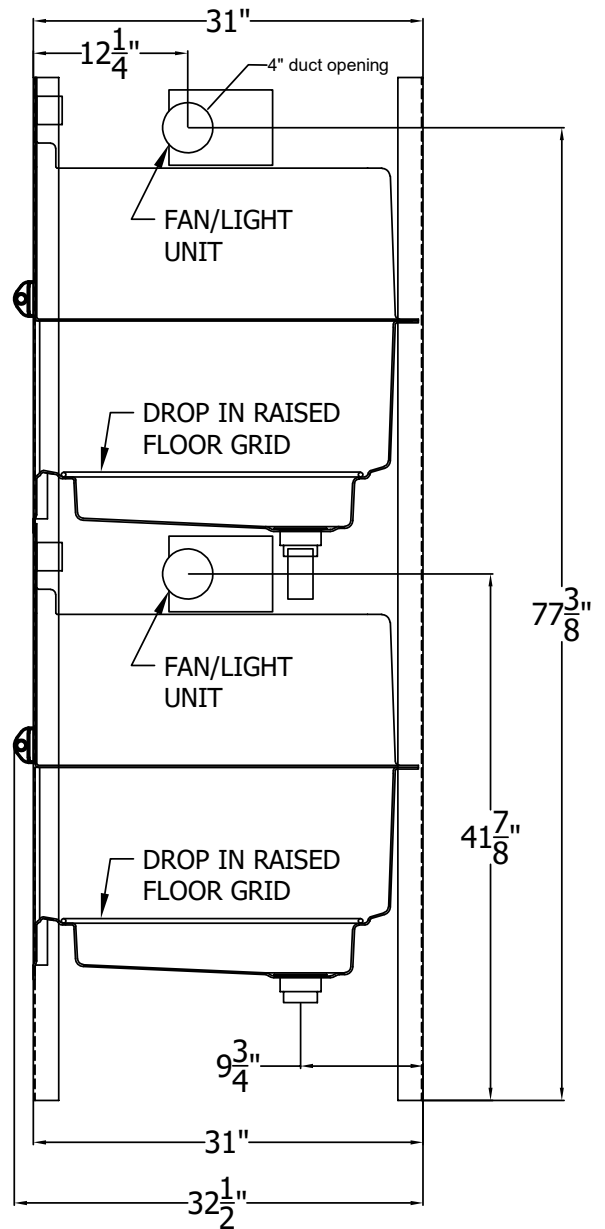

SPECIFICATIONS

ISO-CARE

Shipping Weight:

A: 179 lb

B: 207 lb

NOTE:
All dimensions
are ± 1/8"